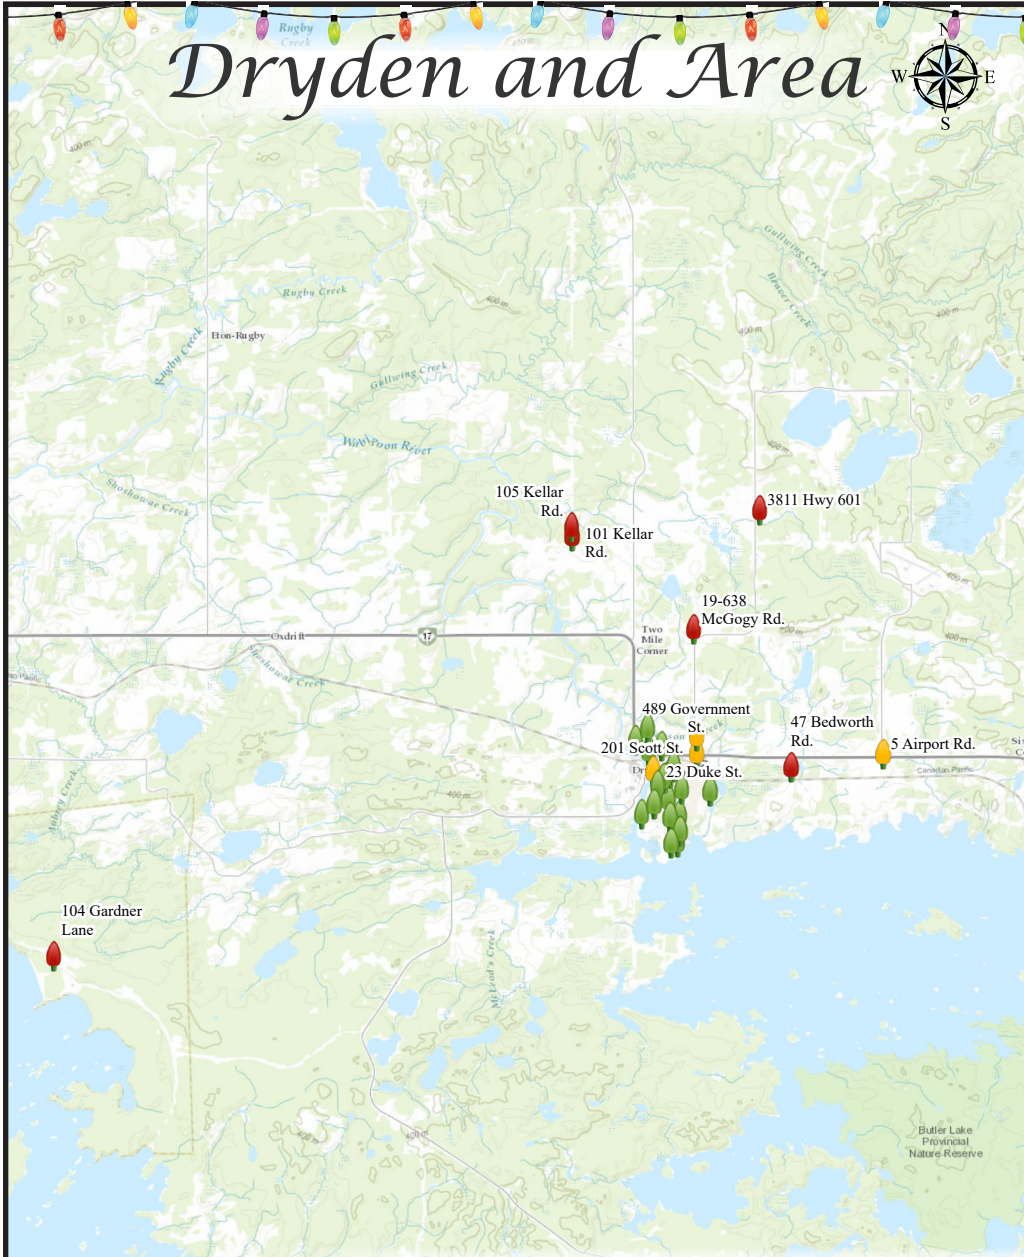

Brought to you by the
Kin Clubs of Dryden & Domtar

2021 Tour Map

Dryden and Area

Dryden

Vote for your Favourite Displays

Best **CITY** Display

- 10 Eagle Drive
- 200 Pitt Avenue
- 5 Thunder Drive
- 235 Government Street
- 133 Lakeside Drive
- 56 Dingwall Parkway
- 63 Kirkpatrick Avenue
- 42 Thunder Drive
- 261 Riverview Drive
- 121 Princess Street
- 12 Eagle Drive
- 200 Pitt Avenue
- 43 Thunder Drive
- 153 Grand Trunk Avenue
- 107 Lakeside Drive
- 315 Pioneer Street
- 155 Wilson Street
- 45 St. Charles Street
- 5 Swanson Street
- 215 Earl Avenue
- 325 Wilde Street

Best **RURAL** Display

- 3811 Hwy 601 (corner of Hwy 601 and Morton Road)
- 105 Kellar Road
- 47 Bedworth Road
- 104 Gardner Lane
- 87 Van Horne Avenue
- 89 Van Horne
- 19 - 638 McGogy Road
- 101 Kellar Road

Best **BUSINESS** or **COMMUNITY ORGANIZATION** Display

- 5 Airport Road
- 489 Government Street
- 23 Duke Street
- 201 Scott Street (corner of Hwy 601 and Scott Street)

Check off ONE in Each Category