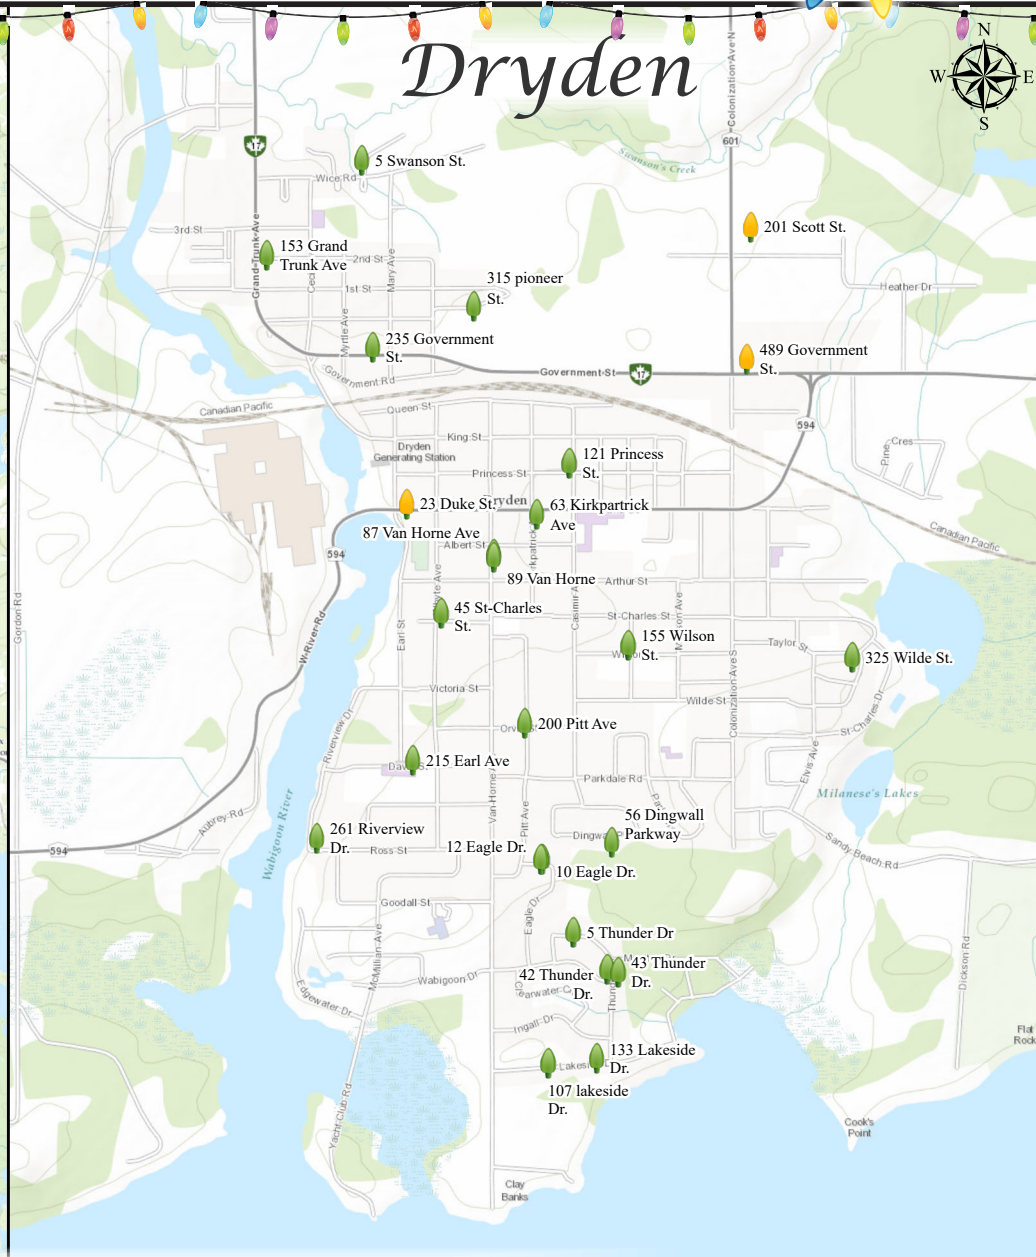

Brought to you by the
Kin Clubs of Dryden & Domtar

2021 Tour Map

Dryden and Area

Dryden

Vote for your Favourite Displays

Best **CITY** Display

- 10 Eagle Drive
- 200 Pitt Avenue
- 5 Thunder Drive
- 235 Government Street
- 133 Lakeside Drive
- 56 Dingwall Parkway
- 63 Kirkpatrick Avenue
- 42 Thunder Drive
- 261 Riverview Drive
- 121 Princess Street
- 12 Eagle Drive
- 200 Pitt Avenue
- 43 Thunder Drive
- 153 Grand Trunk Avenue
- 107 Lakeside Drive
- 315 Pioneer Street
- 155 Wilson Street
- 45 St. Charles Street
- 5 Swanson Street
- 215 Earl Avenue
- 325 Wilde Street

Best **RURAL** Display

- 3811 Hwy 601 (corner of Hwy 601 and Morton Road)
- 105 Kellar Road
- 47 Bedworth Road
- 104 Gardner Lane
- 87 Van Horne Avenue
- 89 Van Horne
- 19 - 638 McGogy Road
- 101 Kellar Road

Best **BUSINESS** or **COMMUNITY ORGANIZATION** Display

- 5 Airport Road
- 489 Government Street
- 23 Duke Street
- 201 Scott Street (corner of Hwy 601 and Scott Street)

Check off ONE in Each Category